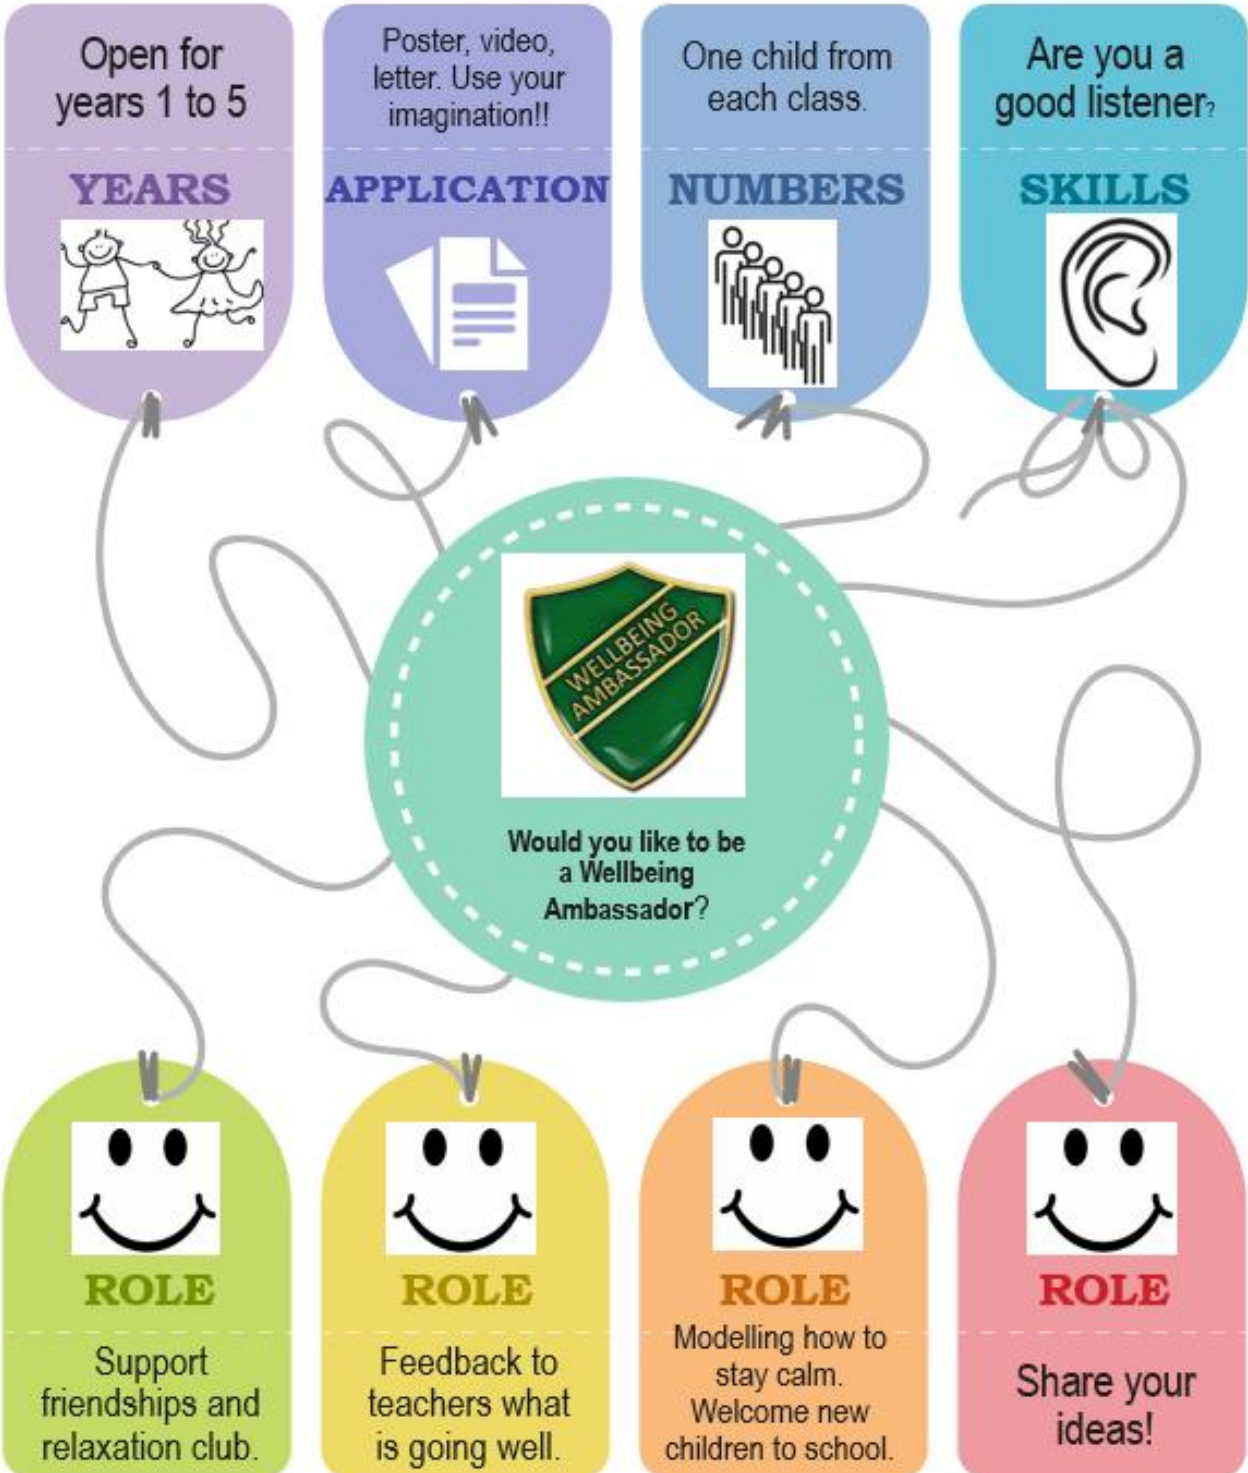

Wellbeing Ambassadors

Applications close on Monday 20th November.

Wellbeing Ambassador